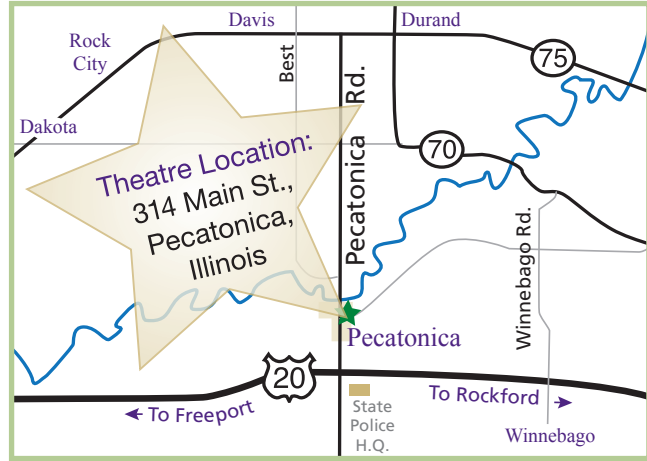

Turn OFF the electronics... Turn on LIVE THEATRE!

The atmosphere of live theatre can't be duplicated on-screen. Pec Playhouse Theatre in Pecatonica, Illinois, is produced by people dedicated to the best in community theatre. Located in a cozy auditorium with only 124 seats, you are guaranteed a **tangible, unforgettable experience** with all the action on stage.

Subscribe for the Best Benefits

Our season subscribers make an important and valued commitment by supporting our growth and programming. Benefits include reduced ticket prices and preferred reserved seating.

Subscribe today!

Analog: Use the form in this brochure
Digital: www.pecplayhouse.org/2014

Theatre Mailing Address:
P.O. Box 238 • Pecatonica, IL 61063

The Best Reality Show: Get Involved!

Pec Playhouse Theatre exists not only because of the actors on the stage, but because of many people behind the scenes, from our volunteer stage crew to our patrons and donors. We need you! Look for volunteer sign-up sheets in our lobby or check our website or Facebook page for audition dates and other needs.

Gift Certificates

Give the gift of LIVE THEATRE during the holidays or other special occasions, or reward a deserving employee, with a gift certificate for any amount.

Donations

Your additional financial contribution helps us license the best shows and keep our doors open. All donor names will be listed in all 2014 programs.

- **Golden Angel:** $1000+
- **Diamond in the Sky:** $750 – $999
- **Radiant Emerald:** $500 – $749
- **Shining Sapphire:** $250 – $499
- **Ruby of Our Eyes:** $100 – $249
- **Prized Pearl:** $50 – $99
- **Bright Opal:** $10 – $49

Own a Business?

Advertise or Sponsor a Show!

Businesses are encouraged to partner with us and advertise in our programs or sponsor a show. Show sponsorship includes tickets, your logo on the show poster, a full-page ad in the program and your company name announced before each performance.

Visit Us At PecPlayhouse.org

Find out about our annual Murder Mystery Dinner, DramaRama, Kid's Theatre Camp, Historic Voices Series and more!

1-815-239-1210 • Toll-Free 1-877-Pec-Play

NON PROFIT ORG
U.S. POSTAGE
PAID
ROCKFORD, IL
PERMIT NO. 579

Pec Playhouse Theatre
P.O. Box 238 • Pecatonica, IL 61063